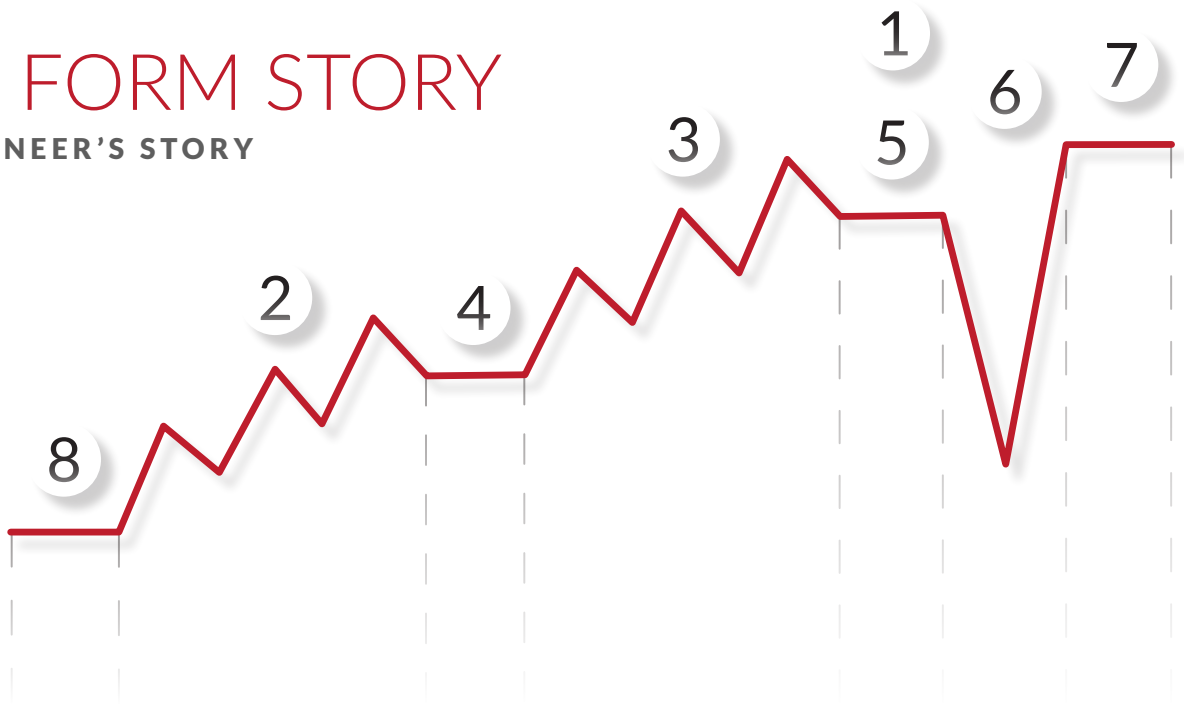

FABLE FORM STORY

WATER ENGINEER'S STORY

1 MESSAGE

2 CONTEXT THREE

3 ACTION THREE

4 TURNING POINT

6 REVERSAL

7 RESOLUTION

5 CATCHPHRASE

8 SET CONTEXT